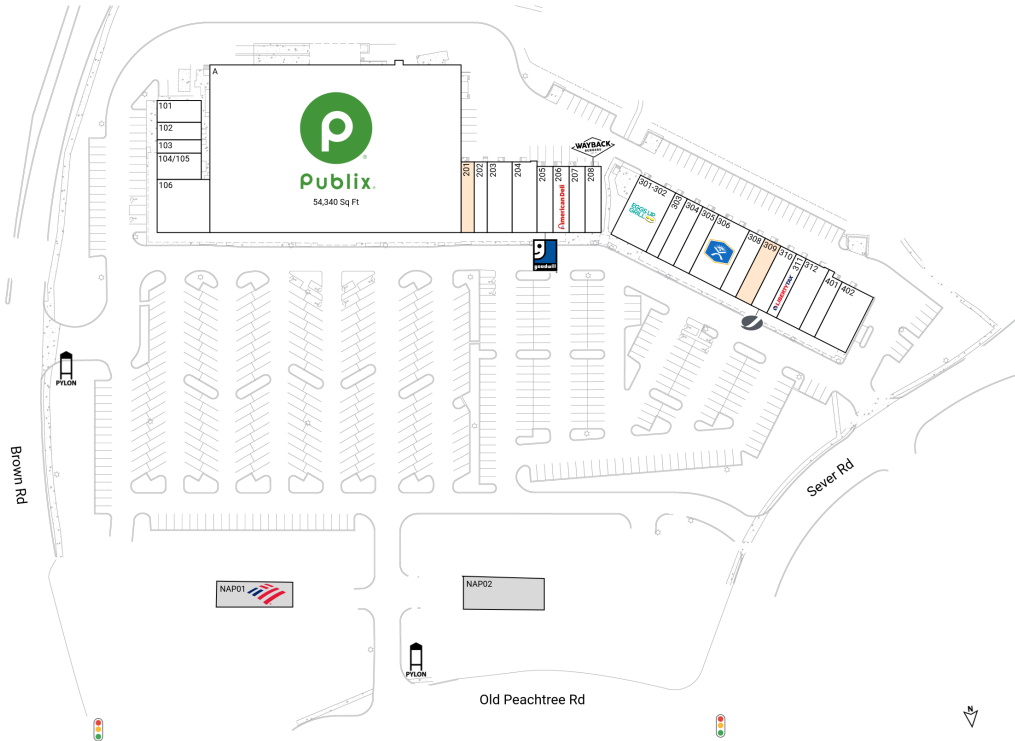

Shops of Huntcrest

1030-1032 Old Peachtree Road, NW | Lawrenceville, GA 30043

Gwinnett County Atlanta-Sandy Springs-Roswell, GA 97,040 Sq Ft

33.9991, -84.0684

Available Spaces

201 1,200 Sq Ft 360° 309 1,500 Sq Ft 360°

Current Tenants Space size listed in square feet

101	namoo solutions	1,250
102	Hair Clinique	1,000
103	Advanced Cleaners	750
104/105	Modern Esthetics	1,500
106	Sushi Village	3,600
202	Lifesouth Community Blood Center	1,200
203	Saigon Cafe	2,000
204	Wow Poke & Juice	2,000
205	Goodwill	1,500
206	American Deli	1,500
207	City Nail & Tan	1,500
208	Wayback Burgers	1,500
301-302	Eggs Up Grill	3,375
303	Great Cuts	1,125
304	Axiom Staffing	1,500
305	Fini's Pizzeria	1,500
306	PT Solutions Physical Therapy	3,000
308	Sarang Piano Studio	1,500
310	Jazzercise	1,500
311	Liberty Tax Service	940
312	Joshua Lee DDS	2,060
401	Warhammer	1,400
402	Southside Medical Center	2,800
A	Publix	54,340
NAP01	Bank of America	0
NAP02	Piedmont Urgent Care	0

This site plan is for illustrative and information purposes only, showing the general layout of the shopping center; and is not a legal survey. Brixmor makes no representation or warranty that the shopping center is exactly as depicted as site conditions and tenant mix are subject to change over time.
1827